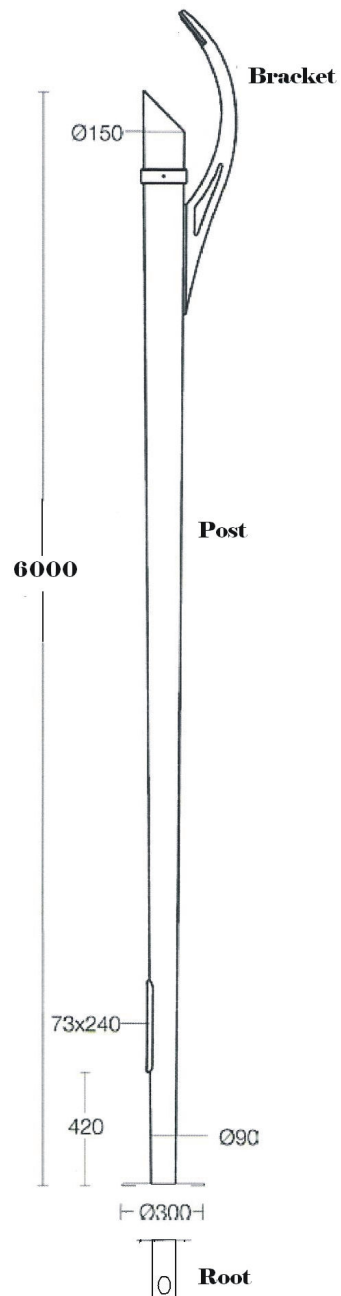

DIMENSIONS IN MILLIMETRES

DO NOT SCALE DRAWING - IF IN DOUBT ASK

DESCRIPTION
Upside Down Tapered
Column with Bracket

CUSTOMER:
CUSTOMER REF:
DRAWN BY: J WEBB
DATE:

DRG NO: CC041

COPYRIGHT
THIS DRAWING IS THE
PROPERTY OF JW (UK) LTD
THIS DRAWING IS NOT TO BE
REPRODUCED WITHOUT THE
CONSENT OF JW (UK) LTD