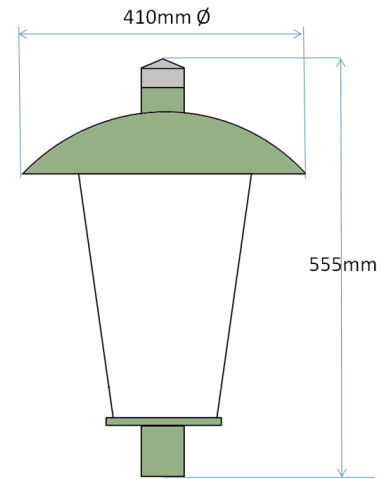

Available in 1 size

Lantern	Dimensions mm	
Welwyn	555	410

Available in Venture V6 Led with Dali ballast  
20W, 25W or 30W

For more information contact:

JW UK Lighting Specialists  
1 Tanners Brook Way  
Millbrook  
Southampton  
SO15 0JY