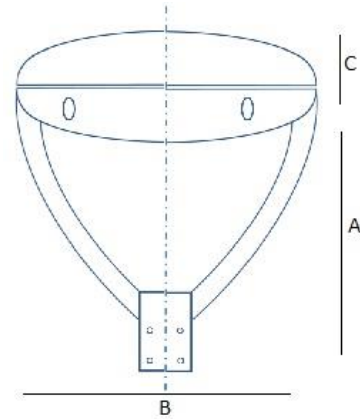

The Olympus LED luminaire combines, efficiency, aesthetics and visual comfort

Lantern main features

- Tightness level: IP66
- Nominal voltage: 230 V - 50 Hz
- Weight (empty): 9.5 kg
- Low energy consumption
- Adapted to suite various applications
- Elegant design for various height installations
- Body made from aluminium and mounting stirrup from mild steel
- No light pollution
- Future Proof: easy replacement of the photometric engine and electronic assembly on-site
- Designed to incorporate range of control solutions
- Fully sealed to preventing dust and water ingress
- Lanterns offers various slip-over mounting sizes to suite any existing or new columns/spigot sizes
- Mounting housing is tightened using 6 x M6 grub screws
- On board LED chip and LED arrays options available
- Finished powder coated in any RAL or BS colour

Available in one size

Lantern	Dimensions mm		
	A	B	C
Olympus	500	440	145

Available in all light sources on request

For more information contact:

JW UK Lighting Specialists
1 Tanners Brook Way
Millbrook
Southampton
SO15 0JY