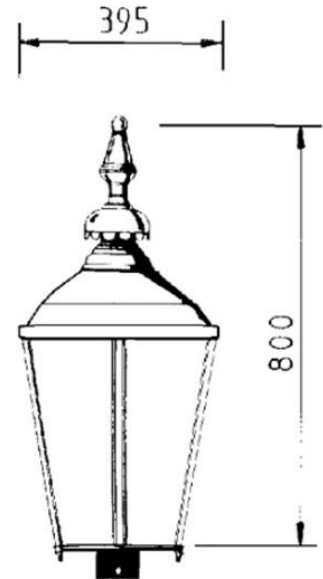

Available in one size

Lantern	Dimensions mm	
	Length	Width
Conwy	800	395

Available in all light sources on request

For more information contact:

JW UK Lighting Specialists
1 Tanners Brook Way
Millbrook
Southampton
SO15 0JY