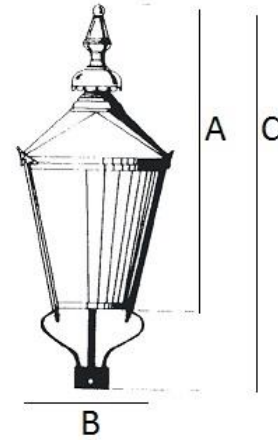

Available in 4 different sizes

Lantern	Dimensions mm		
	A	B	C
V0/10	800	415	1030
VI/11	725	345	905
VII/12	640	315	820
VIII/14	510	240	635

Available in all light sources on request

For more information contact: