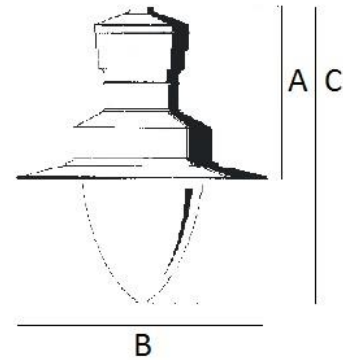

Available in 2 different sizes

Lantern	Dimensions mm		
	A	B	C
PAI/92	430	615	670
PAII/93	286	410	446

Available in all light sources on request

For more information contact:

JW UK Lighting Specialists
1 Tanners Brook Way
Millbrook
Southampton
SO15 0JY