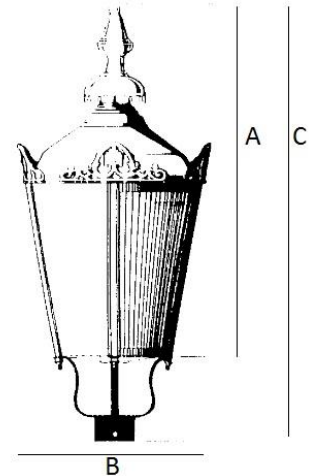

Available in 2 different sizes

Lantern	Dimensions mm		
	A	B	C
PI/22	800	395	980
PII/23	535	263	665

Available in all light sources on request

For more information contact:

JW UK Lighting Specialists
1 Tanners Brook Way
Millbrook
Southampton
SO15 0JY